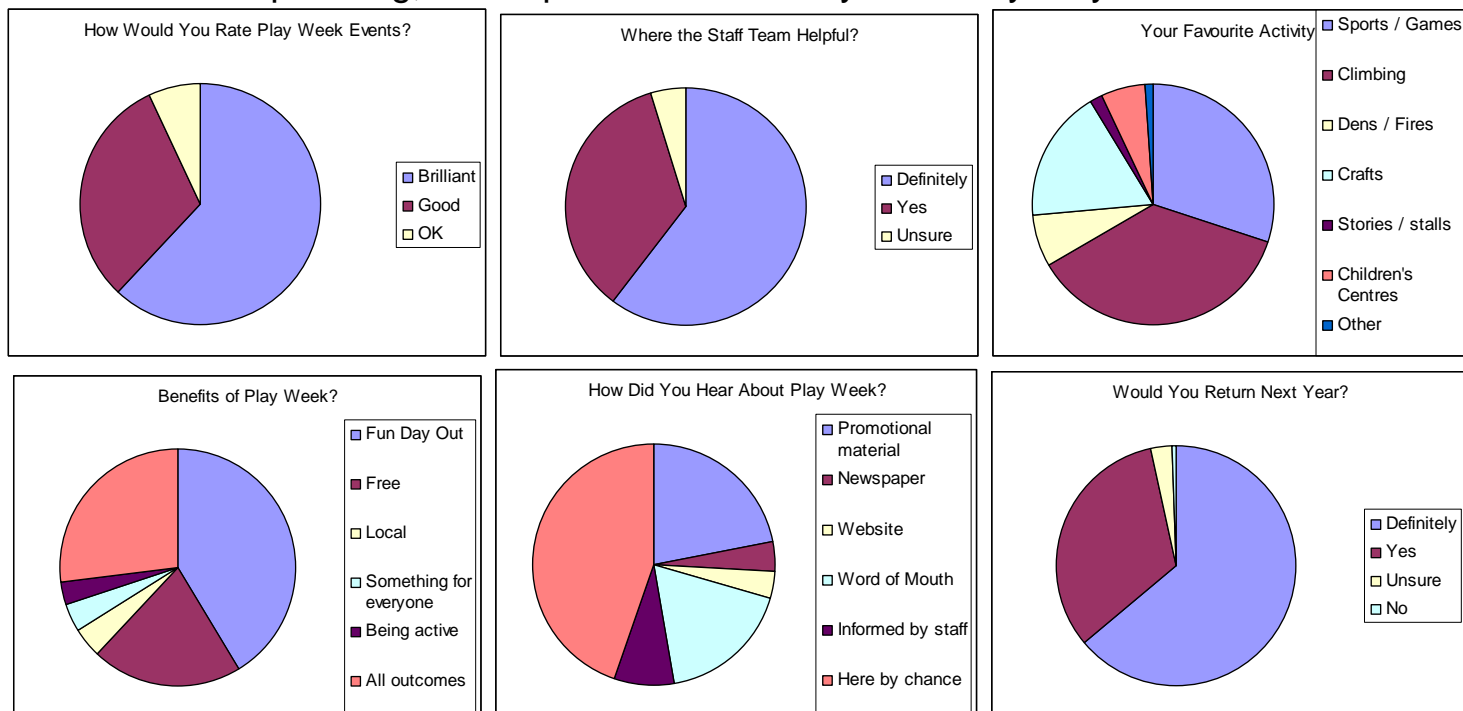

Feedback:

An evaluation was completed by 10% of participants with extremely positive feedback received. All feedback received is being reviewed to support the future planning, development and delivery of Dudley Play Week:

Event Summary:

Play Week 2011 was a huge success with 2000 children and their families joining in with the free activities on offer. The event was delivered in partnership with a wide range of organisations, maximising sharing of resources and enhancing choice for participants. Evaluation proved that Play Week 2011 was a success and that the week long activity is becomes a valued annual event amongst families. Year on year, Play Week has grown in size (both delivery and attendance) and we aim to encourage further growth in the future. Play Week 2012 will take place between Monday the 29th of July and Friday the 3rd of August 2012, so come along and join in with the fun!

conclusion